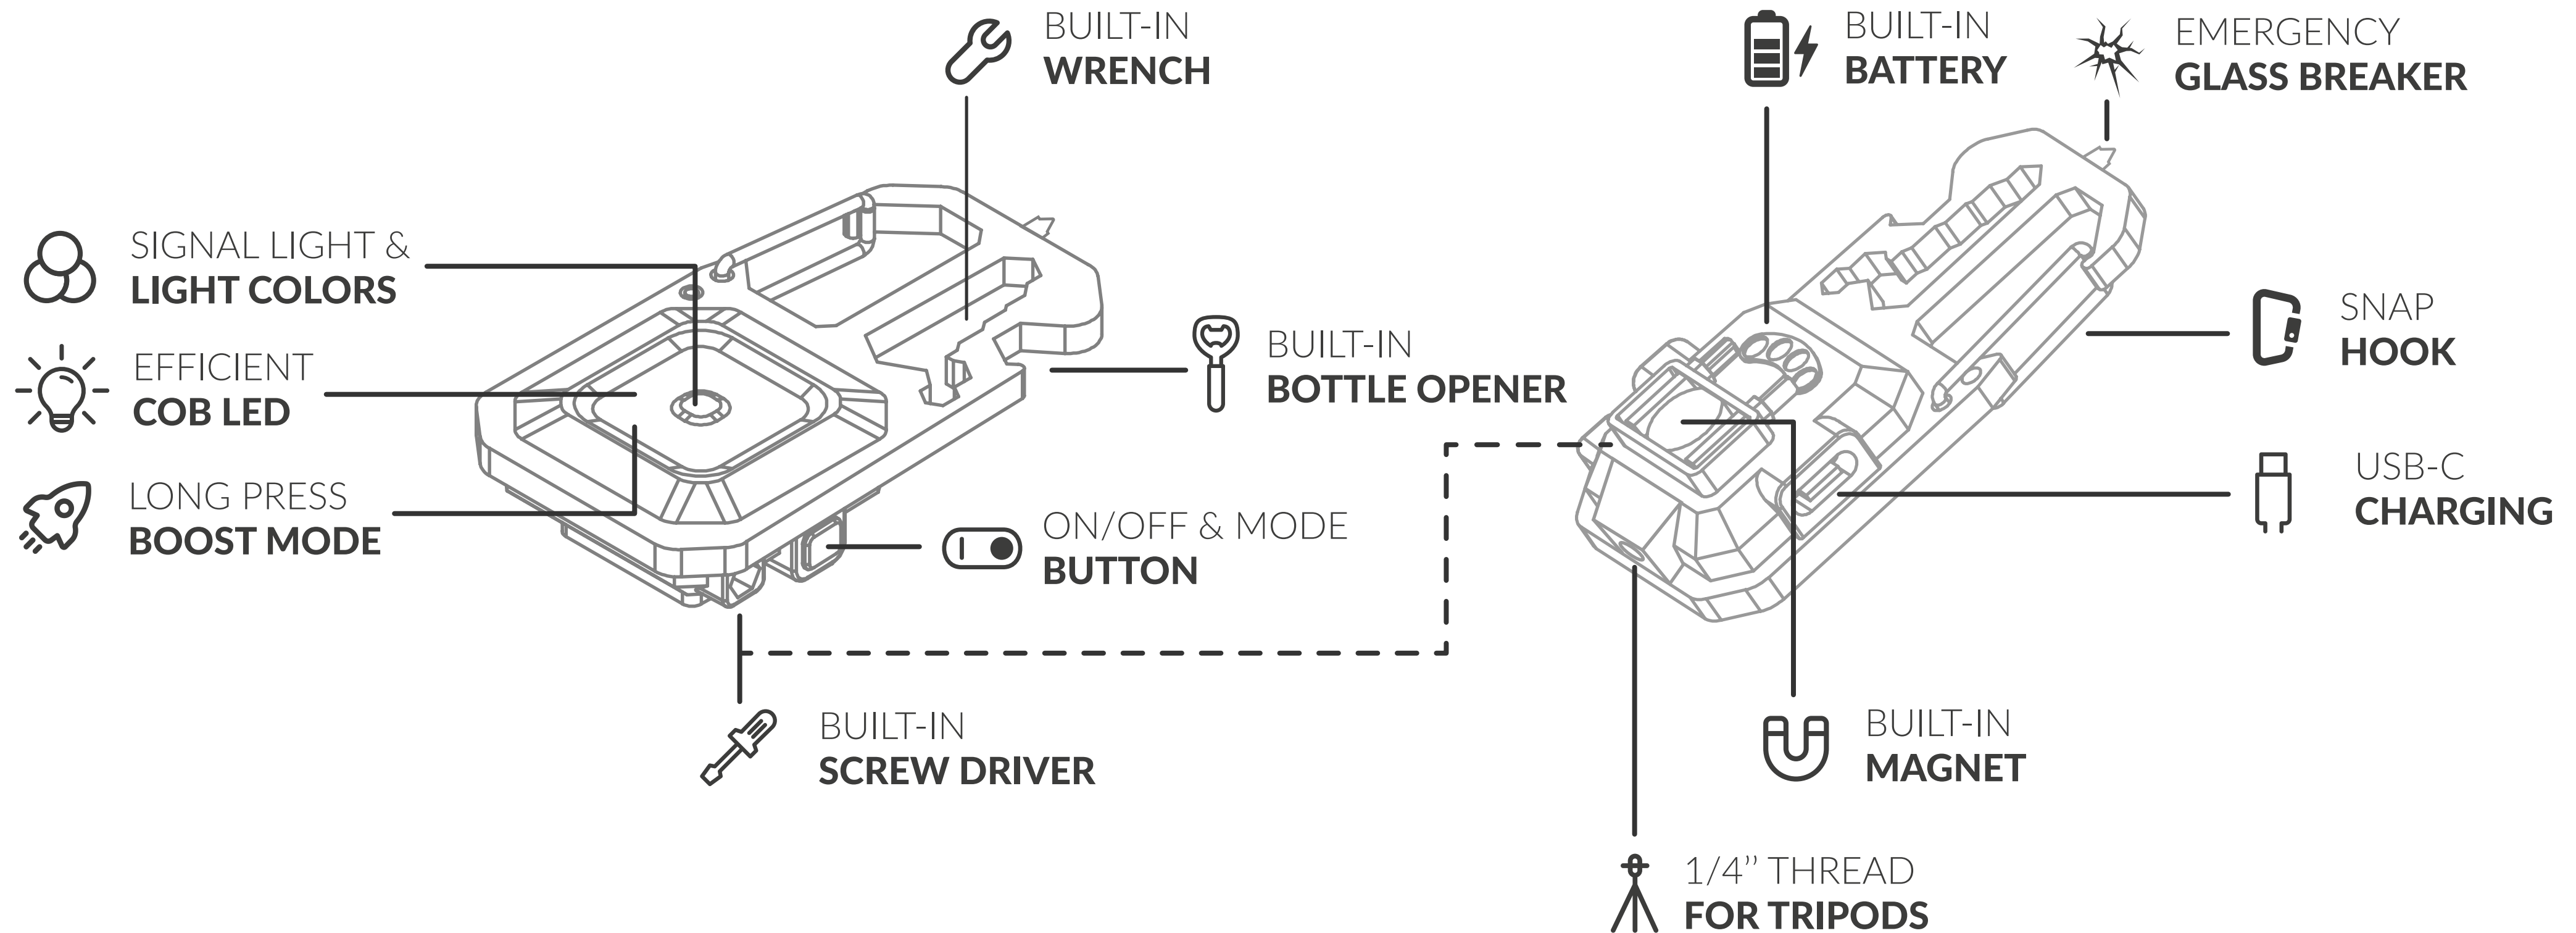

COMPANION

KS-CP-01

 **UP TO 800 LUMENS**

 **LIGHTWEIGHT 45 GRAMMS**

 **RUN-TIME 4 HOURS**

 **WEATHER & WATER-PROOF**